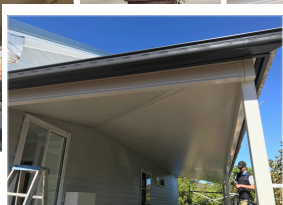

Ideal For

- ✓ Backyards & alfresco areas
- ✓ Side access & narrow spaces
- ✓ Poolside entertaining
- ✓ Modern and renovated homes

A Skillion Patio features a single-slope roof design that delivers a clean, modern look while providing excellent water runoff and structural efficiency.

It is one of the most popular patio styles for Australian homes, particularly where a contemporary finish, low roof profile, or cost-effective solution is required.

Select From Different DESIGN & LAYOUT OPTIONS

Budget-
conscious
projects

Areas primarily used
for shade

Simple, functional
outdoor covers

We help you select the right option based on how you plan to use the space.

INSULATED ROOFING ADD-ONS & ENHANCEMENTS

Upgrade your skillion patio with functional and lifestyle features.

LED
Downlights

Ceiling Fans

Integrated
guttering and
drainage

Privacy
screens and
side infills

Custom post
and beam
profiles

These enhancements allow your patio to be
tailored exactly to your needs.